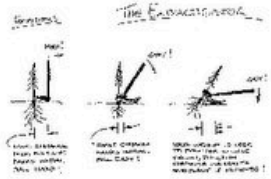

## 2024 Annual Woodlot Conference and General Meeting

Date/Time:	Saturday April 20, 2024, 8:30 – 13:00h
Location:	Marlborough Community Centre Pierce's Corners (corner of Pierce and Malakoff Roads) 3048 Pierce Rd, North Gower, ON
8:30	Doors open, registration (Coffee and snacks)
9:00	Housekeeping Items
9:10	Annual General Meeting Financial Report, Chainsaw Training Courses Report, President's Report, Election of officers
9:30	Talk 1, Sionaid Eggett – OWA, will present on the Value and Relevance for Member Chapters, with updates about <ul style="list-style-type: none"><li>● LOVC Group harvest Coop</li><li>● Forest Inventory Project</li><li>● Silviculture History Library.</li></ul>
10:15	Health Break and Networking
11:00	Talk 2, Andrea Sissons, Chair Rural Woodlands Ottawa - "Recognizing the importance of rural woodlands" - talk will describe RWO, who we are and what we are doing.
12:00	Talk 3, Maureen Jacques and Wes Herring will speak about the Ferguson Forest, a bit of history, its trails, arboretum, and recreational spaces; and The Tree Nursery program, update on operations, and sales.
12:45	Draw of door prizes. Extractigator (buckthorn) weed puller (\$268 value after taxes and shipping), Seedlings donated by Ferguson Forest, LOVC chapter ball caps, Copy of Wild Food Recipe Book by Lanark Wild Food Club, Maple Syrup.. Stay tuned to this page for updates.
13:00	Adjourn

### Details...

Click Thumbnails for a closer look at how the Extractigator is Extracti-GREATER ....

The Extractigator will work on most woody stem plants from paper thin up to 2" in diameter. The Extractigator Junior is a lighter version of the original Extractigator. The Junior shares the same profile, only is made from thinner material with a shorter handle. The Jaws of the Junior are limited to 1.5" diameter plant, but recommended for plants under 1" in diameter. If all you have are smaller diameter saplings... the Extractigator Junior will work fine for you!!